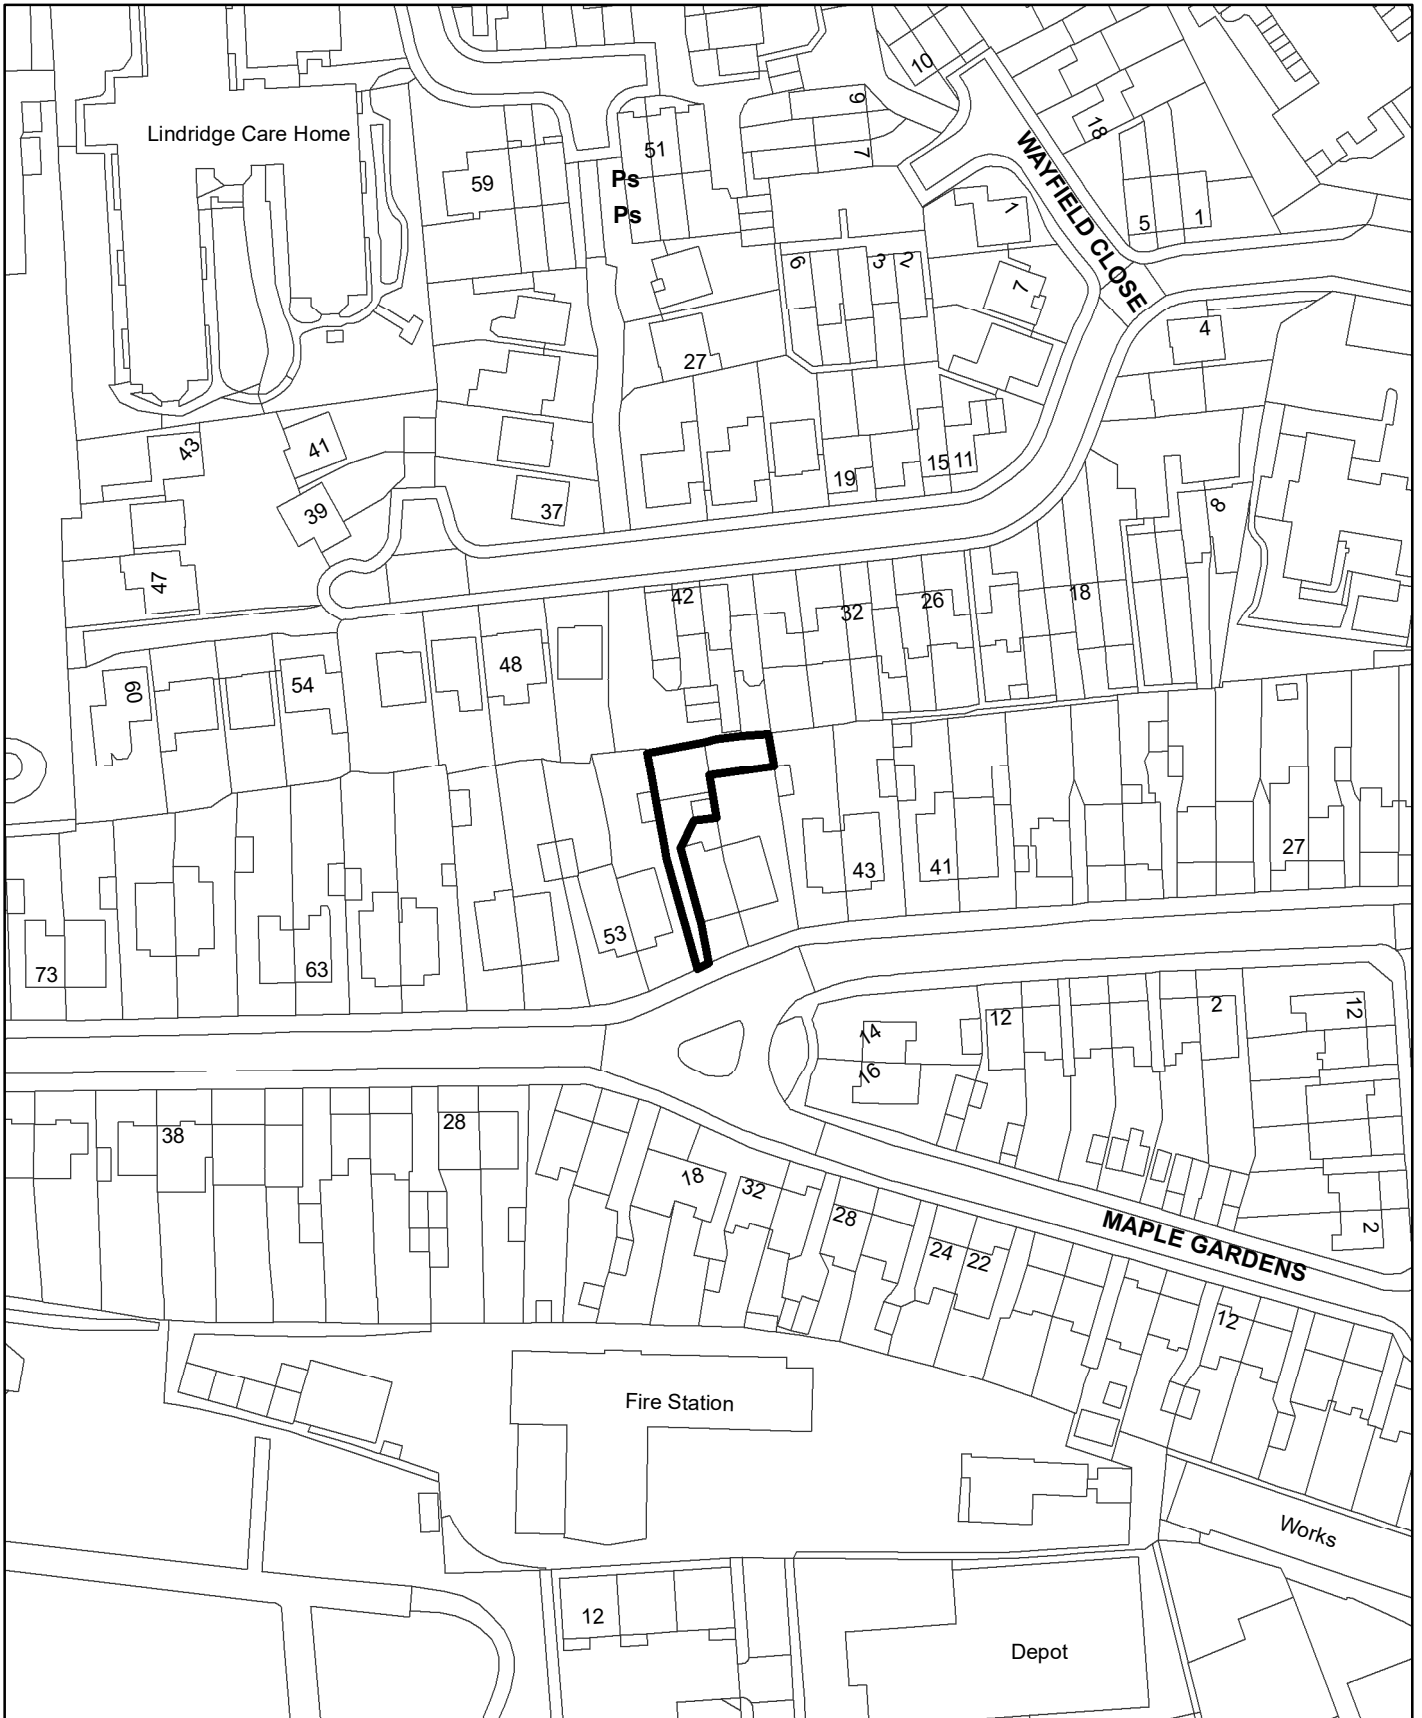

BH2023 01017 - Studio Workshop At Rear, 49 Elm Drive

N

Scale: 1:1,250